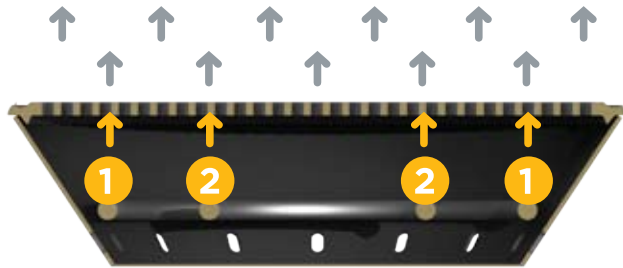

Cast Iron Grate

Dual Zone  
Single Valve control

Swing out Prep Tray\*  
\*01/02 models only

Inside Lid Hook for  
easy hanging

Insulated Lid Handle

Roasting Lid with Temp  
Gauge and Vents

Finish in Stainless  
Steel, Dark Gray,  
White or Red

Wheels With Locking Casters

### Dual Zone Burner

Grilling with the powerful 24,000 btu/hr dual zone burner distributes heat evenly over the entire 21" grill surface.

### Direct cooking Zone 1+2

For the optimal open grilling experience, adjust the temperature from high to low covering the entire grill surface with both zone 1 and 2 burners.