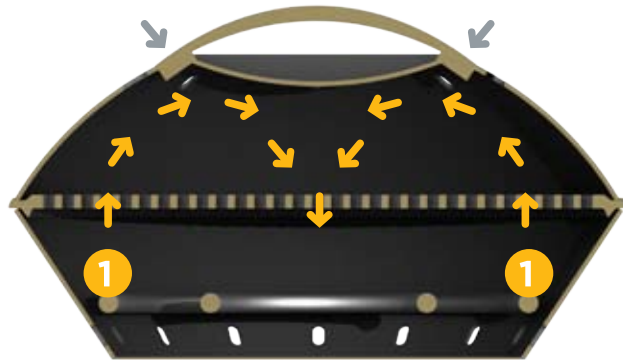

Cast Iron Grate

Dual Zone  
Single Valve control

Swing out Prep Tray\*  
\*01/02 models only

Inside Lid Hook for  
easy hanging

Insulated Lid Handle

Roasting Lid with Temp  
Gauge and Vents

Finish in Stainless  
Steel, Dark Gray,  
White or Red

### Dual Zone Burner

Grilling with the powerful 24,000 btu/hr dual zone burner distributes heat evenly over the entire 21" grill surface.

### Direct cooking Zone 1+2

For the optimal open grilling experience, adjust the temperature from high to low covering the entire grill surface with both zone 1 and 2 burners.