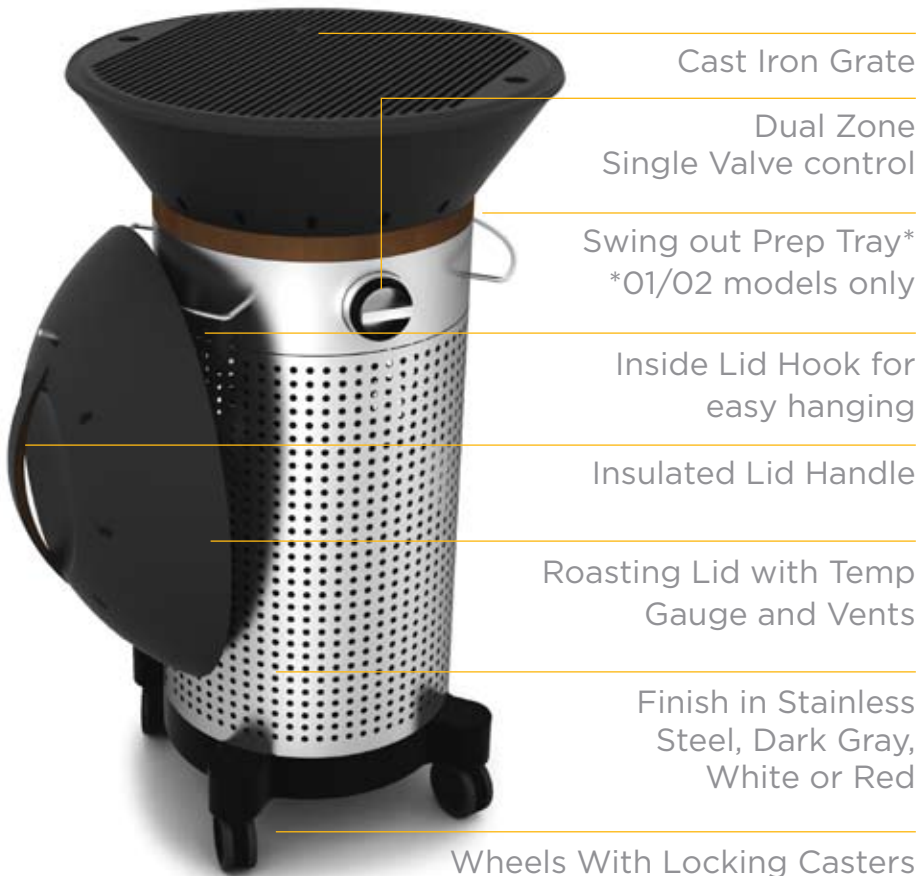

TM

Element by Fuego represents the start of something new. It's flaunt-free intelligence. It's the cool of innovation, the no-nonsense of functionality, the joy that comes with discovering the next big thing. And, in this instance, it's the Element grills—the hottest thing to hit the barbecue since the burger.

Cast Iron Grate

Dual Zone  
Single Valve control

Swing out Prep Tray\*  
\*01/02 models only

Inside Lid Hook for  
easy hanging

Insulated Lid Handle

Roasting Lid with Temp  
Gauge and Vents

Finish in Stainless  
Steel, Dark Gray,  
White or Red

### Dual Zone Burner

Grilling with the powerful 24,000 btu/hr dual zone burner distributes heat evenly over the entire 21" grill surface.

### Grilling

With its full-throttle 24,000 btu Dual Zone Burner, Element sizzles up high-temperature searing and grilling in style.